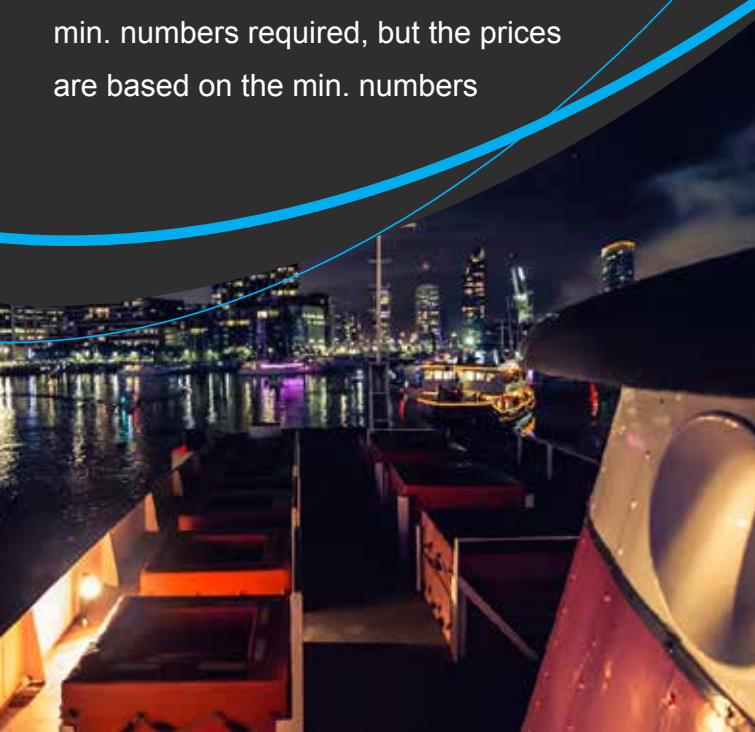

Enjoy Melbourne from the water on a boat cruise with Dreamscape Tours & Events

Exhausted of the same old venues? Come aboard on one of our boat cruises and impress your guests with a function on the water! Our fully equipped boats offer guests the utmost in comfort and enjoyment. The boat has full bar facilities, dance floors and a selection of entertainment options.

Depending on the weather and the boat you choose, we will cruise down river under the Bolte and Westgate bridge to Williamstown. We then head to Station Pier and onto Web Dock to view the large container ships. Weather permitting we then cruise to St Kilda to view the city skyline and sail around the ships at anchor. Some boats will pass the MCG, the Arts Centre and cruise towards Hawthorn.

We can also create any atmosphere suited to your requirements. We have a range of entertainment available such as DJ's, Bands, Karaoke, Mime artist, Mock Casinos, Comedian's, Magicians, Fire Performers, Hollywood Impersonators and more. Choose to make your event all glamour with gourmet foods, wines and a band, or a casual fun party with drinks, scrumptious finger food and a funky DJ.